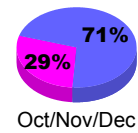

Membership Results
2010-2011

Membership
2009-2010

Month	Net Memb Goal	Actual New Memb	Actual Dropped Memb	Gain/Loss of Memb	Gain/Loss of Memb
Jul/Aug/Sep	63	66	-79	-13	35
Oct/Nov/Dec	63	49	-90	-41	-27
Jan/Feb/Mar	-28	72	-79	-7	29
Apr/May/Jun	4	60	-116	-56	-28
Totals	102	247	-364	-117	9

Membership Results 2010-2011

Goal, New, Dropped, Gain/Loss

Comparison of Membership Gain/Loss

Current Year Compared to the Previous Year

Gender Comparison 2010-2011

Jul/Aug/Sep

Oct/Nov/Dec

Jan/Feb/Mar

Apr/May/Jun

Male

Female