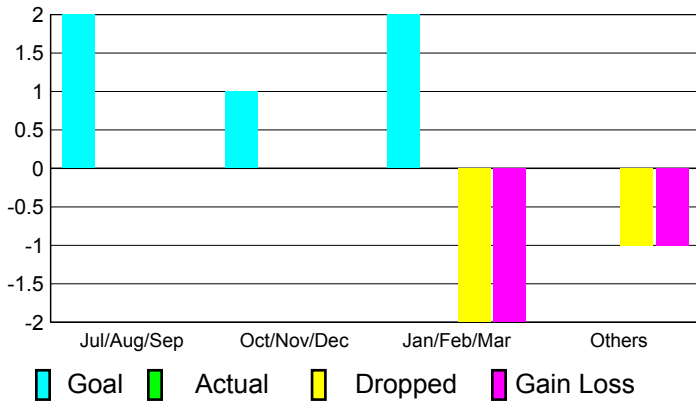

2010-2011 GMT Reports for District (or Undistricted) **District 2 S3**

GMT: **JOHN 'JACK' R FERGUSON** Location: **TEXAS**

GMT CA: **1**

CLUBS

Club Results
2010-2011

Clubs
2009-2010

Month	New Club Goal	Actual New Clubs	Actual Dropped Clubs	Gain/Loss of Clubs	Gain/Loss of Clubs
Jul/Aug/Sep	2	0	0	0	0
Oct/Nov/Dec	1	0	0	0	0
Jan/Feb/Mar	2	0	-2	-2	0
Apr/May/Jun	0	0	-1	-1	0
Totals	5	0	-3	-3	0

Club Results 2010-2011

Goal, New, Dropped, Gain/Loss

Comparison of Club Gain/Loss

Current Year Compared to the Previous Year

YTD Status Quo Clubs 2010-2011

Status Quo Clubs Compared to Status Quo Members

MEMBERSHIP

Membership Results
2010-2011

Membership
2009-2010

Month	Net Memb Goal	Actual New Memb	Actual Dropped Memb	Gain/Loss of Memb	Gain/Loss of Memb
Jul/Aug/Sep	63	66	-79	-13	35
Oct/Nov/Dec	63	49	-90	-41	-27
Jan/Feb/Mar	-28	72	-79	-7	29
Apr/May/Jun	4	60	-116	-56	-28
Totals	102	247	-364	-117	9