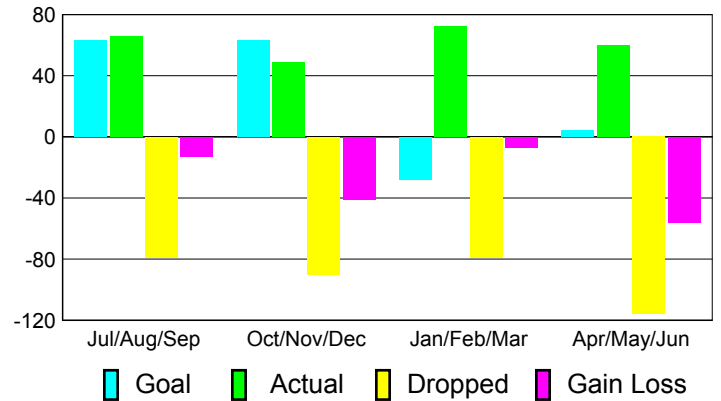

Membership Results 2010-2011

Goal, New, Dropped, Gain/Loss

Comparison of Membership Gain/Loss

Current Year Compared to the Previous Year