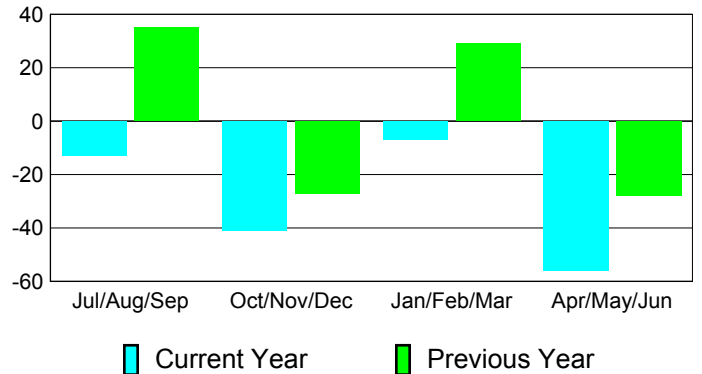

Membership Results
2010-2011

Membership
2009-2010

Month	Net Memb Goal	Actual New Memb	Actual Dropped Memb	Gain/Loss of Memb	Gain/Loss of Memb
Jul/Aug/Sep	63	66	-79	-13	35
Oct/Nov/Dec	63	49	-90	-41	-27
Jan/Feb/Mar	-28	72	-79	-7	29
Apr/May/Jun	4	60	-116	-56	-28
Totals	102	247	-364	-117	9

Membership Results 2010-2011

Goal, New, Dropped, Gain/Loss

Comparison of Membership Gain/Loss

Current Year Compared to the Previous Year

Gender Comparison 2010-2011

Jul/Aug/Sep

Oct/Nov/Dec

Jan/Feb/Mar